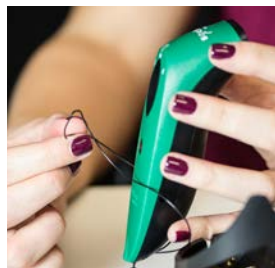

CHARGING DOCK ONLY

Charge Scanner

Plug in the charging cable beneath the base. Connect the USB into the USB socket. Place scanner into the Charging Dock.

Mounting the Charging Dock

To securely mount the Charging Dock, drill a ¼ 20 screw into a flat surface, then secure the threaded hole at the bottom of the dock and twist in place to the chosen position.

CHARGING DOCK & SECURITY BASE*

Mounting Security Base with Strong Adhesive

Determine placement of security base. Remove the adhesive from the bottom of the base. Press the base down to secure its position.

Attach Scanner to Charging Dock Security Base

Pull security cable through hole, then pull cable's loop over scanner.

*Security Base comes bundled with the Charging Dock

Limited Warranty

Socket Mobile Incorporated (Socket Mobile) warrants this product against defects in material and workmanship, under normal use and service, for ninety (90) days from the date of purchase. Product must be purchased new from a Socket Mobile Authorized Distributor or Reseller. Used products and products purchased through non-authorized channels are not eligible for this warranty support.