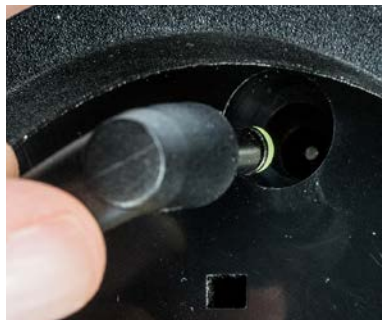

CHARGING DOCK ONLY

Charge Scanner

Plug in the charging cable beneath the base. Connect the USB into the USB socket. Place scanner into the Charging Dock.

Mounting the Charging Dock

To securely mount the Charging Dock, drill a ¼ 20 screw into a flat surface, then secure the threaded hole at the bottom of the dock and twist in place to the chosen position.

CHARGING DOCK & SECURITY BASE*

Mounting Security Base with Strong Adhesive

Determine placement of security base. Remove the adhesive from the bottom of the base. Press the base down to secure its position.

Attach Scanner to Charging Dock Security Base

Pull security cable through hole, then pull cable's loop over scanner.

*Security Base comes bundled with the Charging Dock

Limited Warranty

Socket Mobile Incorporated (Socket Mobile) warrants this product against defects in material and workmanship, under normal use and service, for ninety (90) days from the date of purchase. Product must be purchased new from a Socket Mobile Authorized Distributor or Reseller. Used products and products purchased through non-authorized channels are not eligible for this warranty support.