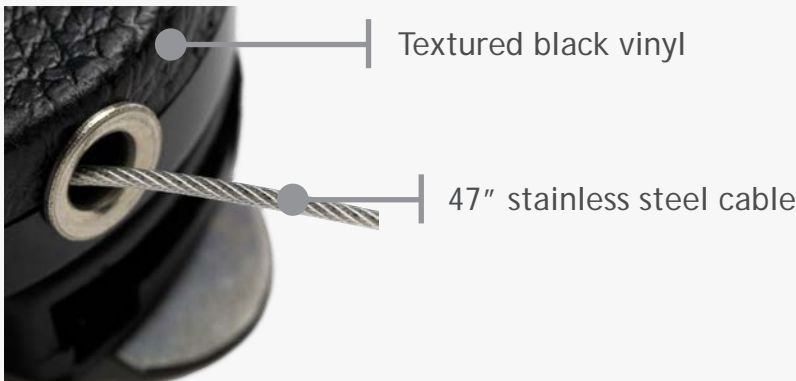

FOR 7/600/700/800 SERIES DURABLE RETRACTABLE CLIP

Combine secure accessibility with durability and you get the Durable Retractable Clip - a secure resting place for users' peace of mind and the ease of use they desire while scanning. Providing extended reach with 47" (1.2 meters), the cord is made of stainless steel chain for extended life expectancy while the quick-draw retractor keeps Socket Mobile scanners secure and ready to use. The Durable Retractable Clips securely onto your belt, pocket, vest, etc., with the ability to swivel, rotate and easily remove for convenience.

- 2" diameter steel case
- 8 oz. retraction force

socketmobile.com

UK/Ireland/South Africa: +44 (0) 1252 761403
+44 7787 112109

France: +33 970 462 241

Japan: +8190 9808 0518

sales@socketmobile.com

Toll-Free: +1 800 552 3300 (USA/Canada)