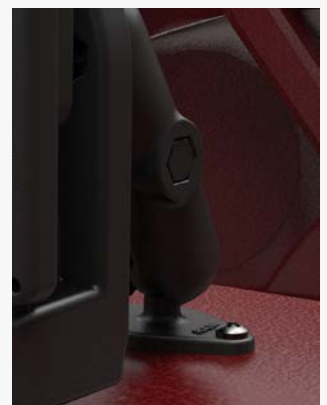

DURACASE VEHICLE CHARGING DOCK

The Vehicle Charging Dock is a mounted charger for the DuraCase that provides users the freedom to charge their scanner and phone while on the go. Ideal for workers who are in and out of automobiles and need a secure, reliable holder to keep their phone and scanner charged. Essential for mobile work flow, mount the DuraCase onto the spring-loaded dock to transform both phone and scanner into an operation-ready device.

Compatible with all of Socket Mobile's DuraCases, which support a range of Apple® and Samsung handheld, smart devices.

Features:

- Provides a secure location to place phone and scanner in an automobile.
- Simplifies the frequent docking and undocking of phones in business and field applications - devices always charged and ready to go.
- Drop protection and GDS® charging capabilities for DuraCase supported phones and scanners.
- Mounting Choices: twist lock suction cup or screw directly onto automobile's dashboard, console, or any flat solid surface.

The vehicle charging dock comes with a double-socket arm, diamond-base adapter. With the included twist lock suction cup, mount the charger practically anywhere you want to keep your device easy to see and always within your reach. The socket technology allows for almost infinite adjustments and perfect viewing angles. Designed with a very small foot print, finding a home on the console, dashboard or windshield of your vehicle is easy.

La estación de carga para vehículo incluye un brazo de doble casquillo y una base en forma de rombo. Gracias a la ventosa Twist-Lock (incluida) podrá montar el cargador prácticamente donde quiera y mantener así el dispositivo a la vista y fácil de acceso. La tecnología de su base permite un número casi ilimitado de ajustes y ángulos de visión perfectos.