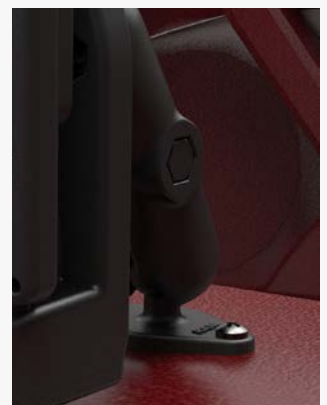

Le chargeur pour véhicule est livré avec un bras de serrage à double prise et une base en forme de losange. Avec la ventouse à dépression Twist-Lock incluse, montez le chargeur pratiquement partout où vous voulez et gardez votre appareil toujours à votre portée. La technologie de sa base permet un nombre presque illimité de réglages et des angles de vision parfaits. Peu encombrant, il trouve sa place partout : sur une console, un tableau de bord ou sur le pare-brise d'un véhicule.