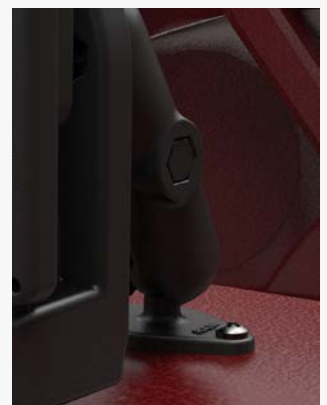

## Features:

- Provides a secure location to place phone and scanner in an automobile.
- Simplifies the frequent docking and undocking of phones in business and field applications - devices always charged and ready to go.
- Drop protection and GDS® charging capabilities for DuraCase supported phones and scanners.
- Mounting Choices: twist lock suction cup or screw directly onto automobile's dashboard, console, or any flat solid surface.

The vehicle charging dock comes with a double-socket arm, diamond-base adapter. With the included twist lock suction cup, mount the charger practically anywhere you want to keep your device easy to see and always within your reach. The socket technology allows for almost infinite adjustments and perfect viewing angles. Designed with a very small foot print, finding a home on the console, dashboard or windshield of your vehicle is easy.