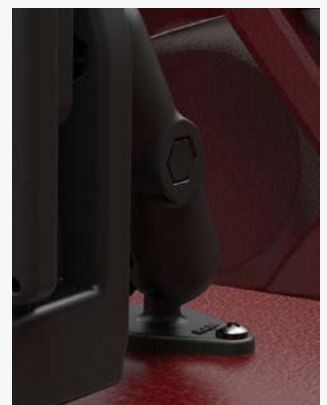

DURACASE VEHICLE CHARGING DOCK

The Vehicle Charging Dock is a mounted charger for the DuraCase that provides users the freedom to charge their scanner and phone while on the go. Ideal for workers who are in and out of automobiles and need a secure, reliable holder to keep their phone and scanner charged. Essential for mobile work flow, mount the DuraCase onto the spring-loaded dock to transform both phone and scanner into an operation-ready device.

Compatible with all of Socket Mobile's DuraCases, which support a range of Apple® and Samsung handheld, smart devices.

Features:

- Provides a secure location to place phone and scanner in an automobile.
- Simplifies the frequent docking and undocking of phones in business and field applications - devices always charged and ready to go.
- Drop protection and GDS® charging capabilities for DuraCase supported phones and scanners.
- Mounting Choices: twist lock suction cup or screw directly onto automobile's dashboard, console, or any flat solid surface.

The vehicle charging dock comes with a double-socket arm, diamond-base adapter. With the included twist lock suction cup, mount the charger practically anywhere you want to keep your device easy to see and always within your reach. The socket technology allows for almost infinite adjustments and perfect viewing angles. Designed with a very small foot print, finding a home on the console, dashboard or windshield of your vehicle is easy.