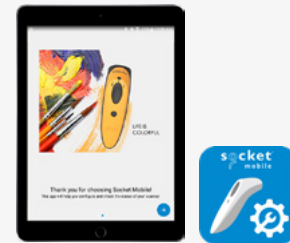

DURASCAN[®] WITH CHARGING DOCK

Ergonomic, Elegant and Rugged

The DuraScan 700 Series bundle comes with a Bluetooth barcode scanner and a Charging Dock to conveniently charge and store the scanner. Socket Mobile offers the D700 linear, D730 laser, D740 universal, D750 universal barcode scanner, and D760 universal barcode scanner and passport reader to choose from. All are compatible with Apple iOS, Android OS and Windows PC. The scanners have a lightweight, ergonomic construction, and a long-lasting battery to survive an entire work day. There are LED light indicators for battery monitoring, Bluetooth connection and scanning notification that make the scanners more intuitive to use.

With the Charging Dock, the Socket Mobile 700 Series has a home to charge and remain serviceable simultaneously, without wires. It is elegant, functional and compact. Use the Charging Dock to avoid downtime by always having your barcode scanner charged and ready to go.

Certified by Apple[®] for iOS devices (iPad[®], iPhone[®], iPod Touch[®]) and compatible with Android and Windows[®].

SINGLE PACKAGE INCLUDES

- (1) DuraScan Barcode Scanner
- (1) Charging Dock
- (1) Charging Cable
- (1) Get Started Insert