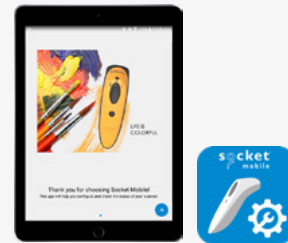

DURASCAN[®] WITH CHARGING DOCK

Ergonomic, Elegant and Rugged

The DuraScan 700 Series bundle comes with a Bluetooth barcode scanner and a Charging Dock to conveniently charge and store the scanner. Socket Mobile offers the D700 linear, D730 laser, D740 universal, D750 universal barcode scanner, and D760 universal barcode scanner and passport reader to choose from. All are compatible with Apple iOS, Android OS and Windows PC. The scanners have a lightweight, ergonomic construction, and a long-lasting battery to survive an entire work day. There are LED light indicators for battery monitoring, Bluetooth connection and scanning notification that make the scanners more intuitive to use.

With the Charging Dock, the Socket Mobile 700 Series has a home to charge and remain serviceable simultaneously, without wires. It is elegant, functional and compact. Use the Charging Dock to avoid downtime by always having your barcode scanner charged and ready to go.

Certified by Apple[®] for iOS devices (iPad[®], iPhone[®], iPod Touch[®]) and compatible with Android and Windows[®].

SINGLE PACKAGE INCLUDES

- (1) DuraScan Barcode Scanner
- (1) Charging Dock
- (1) Charging Cable
- (1) Get Started Insert