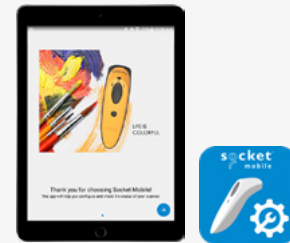

SINGLE PACKAGE INCLUDES

- (1) DuraScan Barcode Scanner
- (1) Charging Dock
- (1) Charging Cable
- (1) Get Started Insert

Socket Mobile Companion
Download for Free!

[Click here to learn more about the DuraScan Barcode Scanners.](#)
[Click here to learn more about the Charging Dock.](#)

Colors:	D700
Black:	CX3777-2537
Gray:	CX3466-1934
Red:	CX3775-2535
White:	CX3776-2536
Colors:	D730
Black:	CX3780-2540
Gray:	CX3469-1937
Red:	CX3778-2538
White:	CX3779-2539
Colors:	D740
Black:	CX3785-2545
Gray:	CX3472-1940
Red:	CX3781-2541
White:	CX3783-2543
Colors:	D750
Black:	CX3791-2551
Gray:	CX3475-1943
Red:	CX3787-2547
White:	CX3789-2549
Colors:	D760
Black:	CX3797-2557
Gray:	CX3478-1946
Red:	CX3793-2553
White:	CX3795-2555

socketmobile.com

Toll-Free: +1 800 552 3300 (USA/Canada)

France: +33 970 462 241

Latin America: +1 510 933 3153

sales@socketmobile.com

Asia Pacific: +1 510 933 3122

Germany: +41 62 834 07 80

Switzerland: +41 62 834 07 80

EMEA & Russia: +41 62 834 0780

Japan: +8190 9808 0518

UK/Ireland/South Africa: +44 (0) 1252 761403
+44 7787 112109