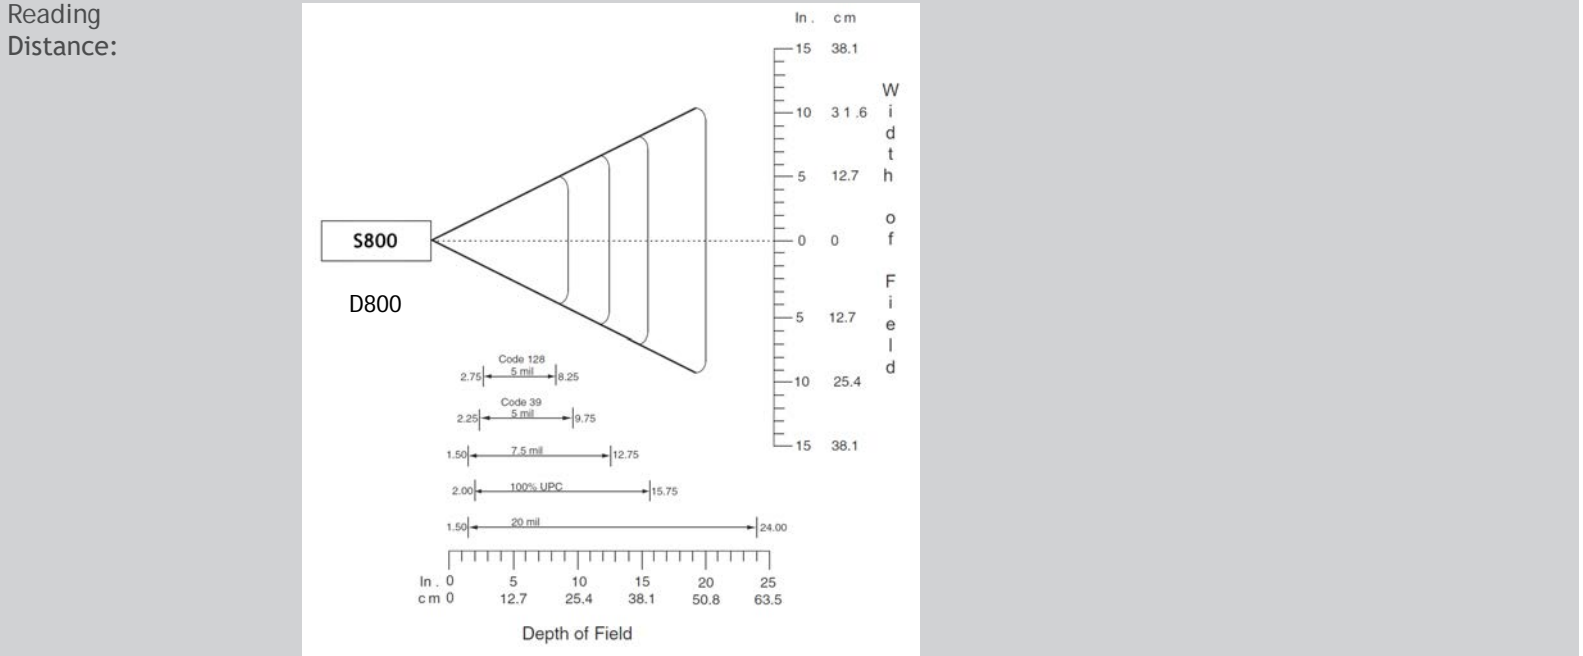

1D codes 5.7 to 61 cm (2.25 to 24 in) Resolution
 Depends on symbol size, symbology, label media, W-N ratio scan angle

Decode Ranges:	Near	Far
5 mil Code 39	2.25 in/5.7 cm	9.75 in/24.6 cm
5 mil Code 128	2.75 in/7.0 cm	8.25 in/21.0 cm
7.5 mil	1.5 in/3.8 cm	12.75 in/32.4 cm
100% UPC	2.0 in/5.0 cm	15.75 in/40.0 cm
20 mil	1.5 in/3.8 cm	24.0 in/61.0 cm