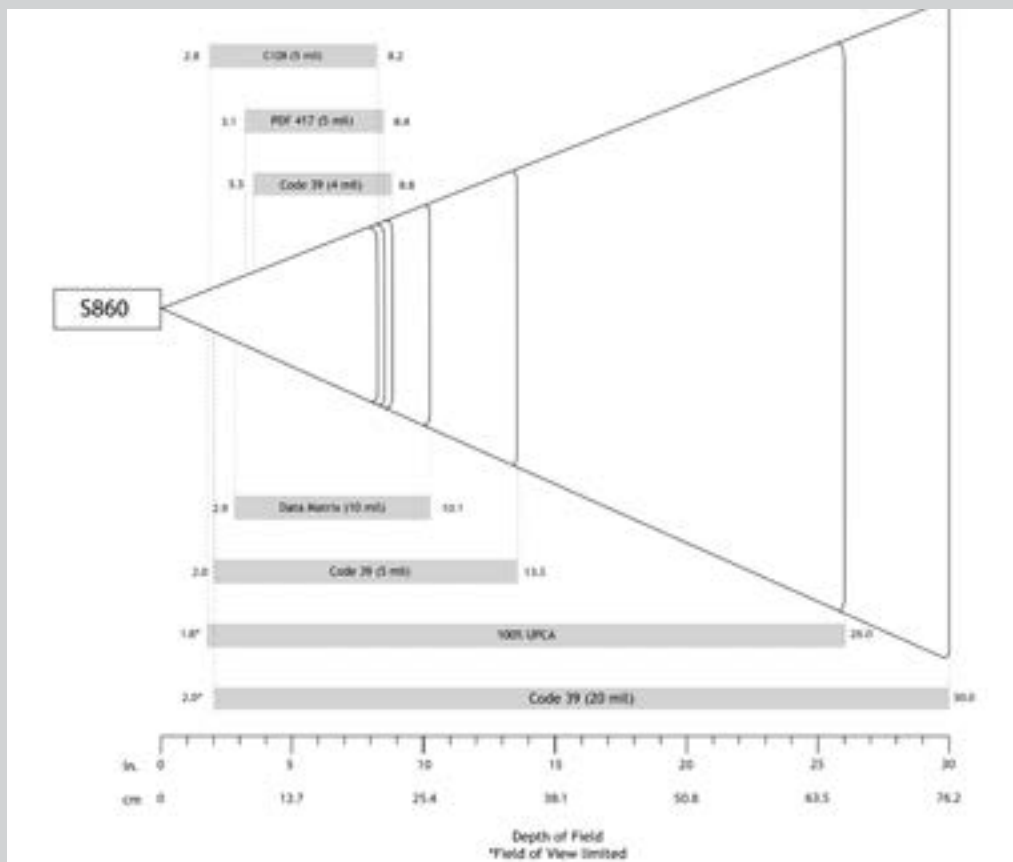

Technology:	2D/1D Barcode Imager & OCR character reader
Light Source Aimer:	Hyper red 660 NM (nanometer) LED 6/0 NM LED

Scanning Performance

Default Barcode Symbologies: **1D Symbologies:** Codabar, Code 39, Code 93, Code 128, EAN-13/JAN, EAN-8/JAN, GS1 Databar, GS1 Databar Expanded, GS1 Databar Limited, GS1-128, Interleaved 2 of 5, ISBT 128, UPC A, UPC EO

2D Symbologies: Aztec, Data Matrix, Maxicode, Micro PDF417, PDF417

Postal Codes: Australia Post

Supported Barcode Symbologies: **1D Symbologies:** Bookland EAN, Chinese 2 of 5, Codabar, Code 11, Code 39, Code 93, Code 128, Composite CC-A/B, Composite CC-C, Composite TLC, Discrete 2 of 5, EAN-13/JAN, EAN-8/JAN, GS1 Databar, GS1 Databar Expanded, GS1 Databar Limited, GS1-128, Interleaved 2 of 5, ISBT 128, ISSN EAN, Matrix 2 of 5, MSI, UPC/EAN/JAN, UPC A, UPC EO

2D Symbologies: Aztec, Data Matrix, Maxicode, Micro PDF417, MicroQR, PDF417, QR Code

Postal Codes: Australia Post, Han Xin, Japan Postal, KIX Code, Maxicode, Netherlands, UPU FICS Posta, US Planet, US Postnet, USPS 4CB/One Code/Intelligent Mail

OCR Type Face: OCR-A, OCR-B, MICR-BBB, US currency serial number

Watermark Symbology: Digimarc

Scan Angle: Horizontal: 42° Vertical: 28°

Sensor Resolution: 1280 x 800 pixels

Print Contrast: Down to 25%

Reading Distance:

4.6 to 76.2 cm (1.8 to 30.0 in.) Depends on barcode size, symbology, label media, ratio, scan angle

Decode Ranges:

	Near	Far
4 mil Code 39	3.3 in/8.4 cm	8.8 in/22.4 cm
5 mil Code 128	2.8 in/7.1 cm	8.2 in/20.8 cm
5 mil Code 39	2.0 in/5.08 cm	13.5 in/34.3 cm
5 mil PDF	3.1 in/7.9cm	8.4 in/21.3 cm
10 mil Data Matrix	2.9 in/7.4 cm	10.1 in/25.7 cm
100% UPC A	1.8 in/4.6 cm*	26.0 in/66.0 cm
20 mil Code 39	2.0 in/5.08 cm*	30.0 in/76.2 cm