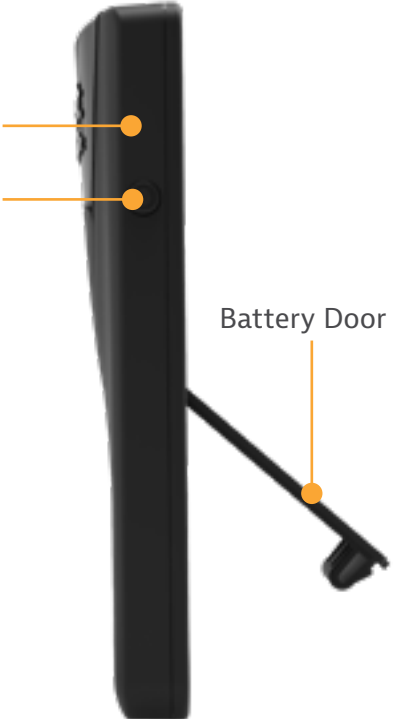

## Features

- **Bluetooth Wireless Technology** - Connects easily to a wide range of Bluetooth enabled smartphones, tablets, notebook and desktop computers
- **Certified by Apple® for iOS devices** – Guaranteed Compatibility - With Capture SDK integrated in over 700+ applications, Socket Mobile scanners are one of the most natively integrated scanners available today.
- **Scanning** – Fast 2D/1D barcode scanning with highly visible and safe LED aimer and omni-directional ability, allowing intuitive rapid scanning. Scans OCR A&B fonts, OCR USC, OCR passport and OCR MICR (E13B) fonts.
- **Decoding Ability** - Reads damaged and poorly printed barcodes.
- **LED Aimer** - Bright, rectangular illumination field with LED dot for precise aiming.
- **Size & Weight** – Measuring less than ½ inch (1.27cm) thick and weighing less than two ounces (48g)
- **User Feedback** - With audible tones, vibrations and Bluetooth indicators
- **Long-Lasting Battery** - Power to last a full work day, up to 10 hours
- **One-Handed Operation** – Attachable clip included
- **Application Integration** – Socket Mobile's Capture SDK enables easy integration in your applications to improve business productivity with fast, efficient and reliable data transfer over Bluetooth wireless technology
- **Accessories** - Klip is included. Protective sleeve and Sled case for specific phones available (sold separately)
- **Designed and Assembled in the USA**
- **Developer Support Available** - The Capture SDK is available with subscription
- **1-Year Warranty**

# Physical Characteristics

2.12 in.  
53.94 mm

Weight/Mass: 1.7 oz (48 g)

0.53 in.  
13.43 mm

3.42 in.  
86.9 mm

Side LED Indicator for charging  
Power On/Off and Keyboard Toggle Button

Battery Door

socket mobile

Front Bluetooth LED Indicator  
Power Button  
Scan Button

- (1) S860, 2D/1D Imager Barcode Scanner and Passport Reader (battery installed)
- (1) Micro USB Charging Cable
- (1) Universal Klip Case
- (1) Get Started Insert