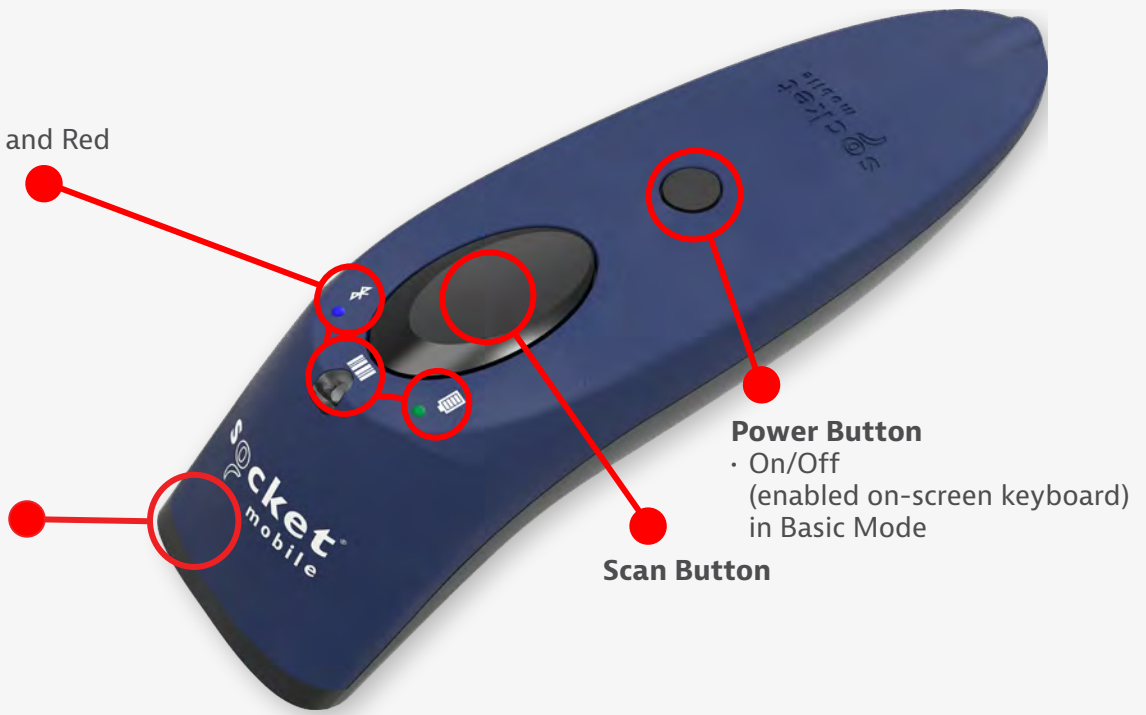

## Features

- **Certified by Apple<sup>®</sup> for iOS devices (iPad<sup>®</sup>, iPhone<sup>®</sup>, iPod Touch<sup>®</sup>) and compatible with Android, Windows<sup>®</sup>, Mac and Linux.**
- **Scanning** – Fast 2D and 1D barcode scanning with highly visible and safe LED aimer and omni-directional ability, allowing intuitive rapid scanning. Scans OCR A&B fonts, OCR USC, OCR passport and OCR MICR (E13B) fonts. Scans on paper or screen.
- **Auto Scan Mode** - Presentation Mode (automatic scanning) provides continuous scanning capabilities without pressing the scan button
- **Exceptional Ergonomics** – Small, light and fits perfectly in the hand for comfortable use over extended periods of time.
- **Long-Lasting, Replaceable, Rechargeable Battery** - Power to last over 16 hours.
- **User Indicators** – Intuitive LEDs for Bluetooth connection, battery level and scanning status.
- **User Feedback** - Audible tones and pulsation.
- **LED Aimer** - Bright, rectangular illumination field with LED pointer for precise aiming.
- **Decoding Ability** - Reads damaged and poorly printed barcodes.
- **Developer Support Available** - The Capture SDK is available with subscription.
- **Native App Support** – Socket Mobile's Capture SDK enables easy native app integration in your applications to improve business productivity.
- **Wearable** - Wrist strap included. Optional: Holster and Durable Retractable Clip available.
- **Designed and Assembled in the USA.**
- **1-Year Warranty.**

## Intuitive LED Indicators

- Battery LED: Green, Amber and Red
- Bluetooth LED: Blue
- Scan LED: Green and Red

**Weight/Mass**  
• 4.1 oz. (117 g)