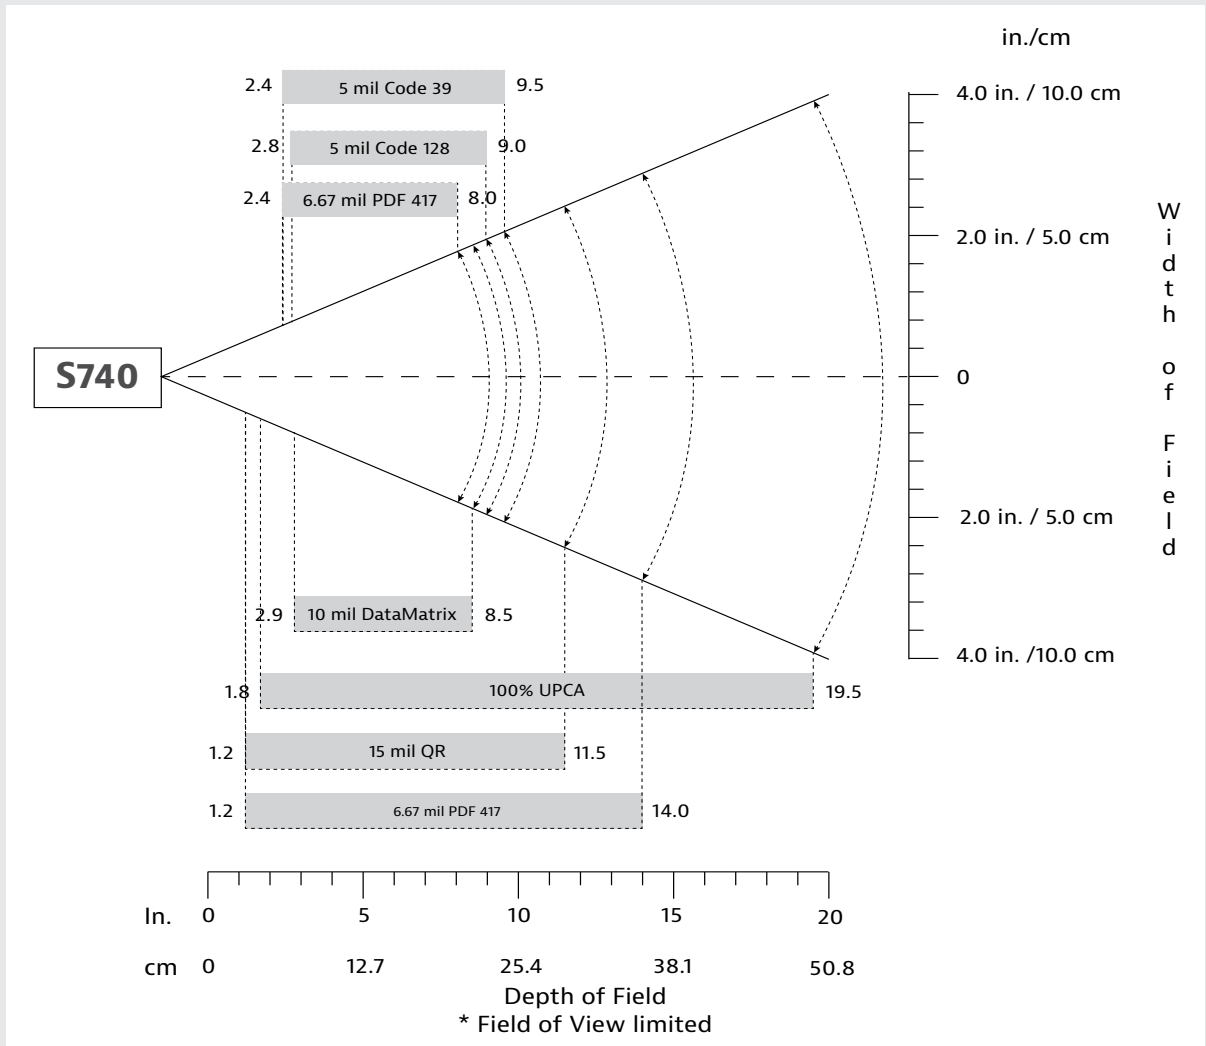

**OCR Typeface (S740 with Green scan LED only):** OCR-A, OCR-B, MICR (E13B), US currency serial number

Scan Angle: 44.5° (Horizontal) - 33.5° (Vertical)

Sensor Resolution: 1280 horizontal x 960 vertical pixels

Print Contrast: Down to 25%

Reading Distance:

3.0 to 49.5 cm (1.2 to 19.5 in.) Depends on barcode size, symbology, label media