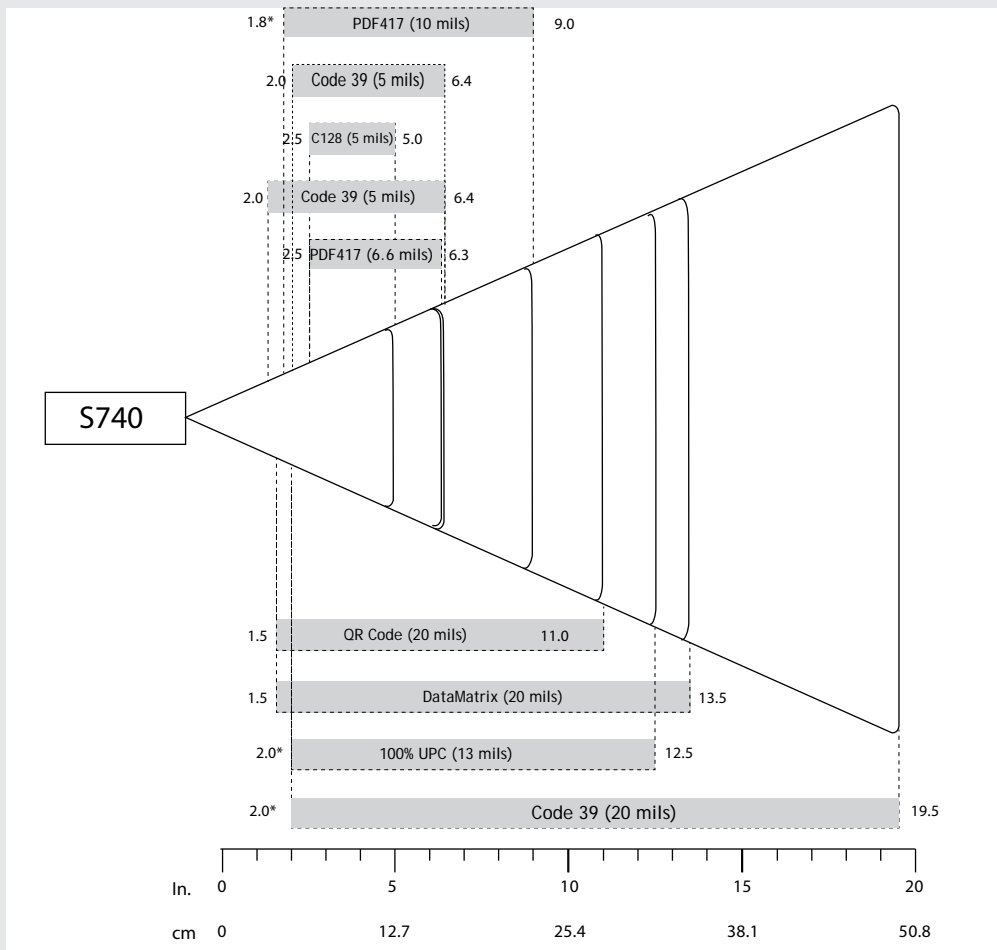

Scan Angle:

42° (Horizontal) - 28° (Vertical)

Sensor Resolution:

640 horizontal x 400 vertical pixels

Print Contrast:

Down to 25%

Reading Distance:

4.6 to 49.5 cm (1.5 to 19.5 in.) Depends on barcode size, symbology, label media, Narrow and Wide ratio, scan angle

Decode Ranges

	Near	Far
5 mil Code 39	2.0 in/5.1 cm	6.4 in/16.2 cm
5 mil Code 128	2.5 in/6.3 cm	5.0 in/12.7 cm
6.6 mil PDF417	2.5 in/6.3 cm	6.3 in/16.0 cm
10 mil PDF417	1.8 in/4.5 cm*	9.0 in/22.8 cm
13 mil 100% UPC	2.0 in/5.0 cm*	12.5 in/31.7 cm
20 mil Code 29	2.0 in/5.0 cm*	19.5 in/49.5 cm
20 mil Data Matrix	1.5 in/3.8 cm	13.5 in/34.3 cm
20 mil QR Code	1.5 in/3.8 cm	11.0 in/27.9 cm