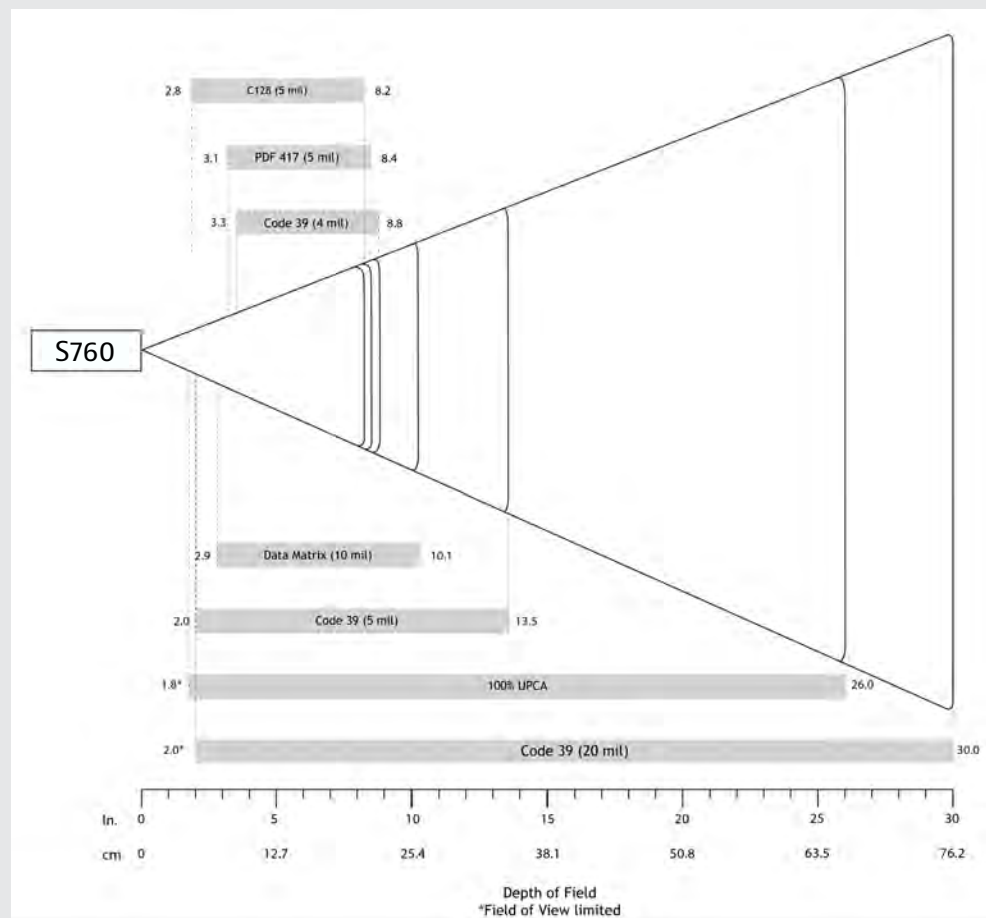

OCR Type Face: OCR-A, OCR-B, MICR-E13B, US currency serial number

Watermark Symbology: Digimarc

Scan Angle:

42° (Horizontal) - 28° (Vertical)

Sensor Resolution:

640 horizontal x 400 vertical pixels

Print Contrast:

Down to 25%

Reading Distance:

4.6 to 49.5 cm (1.5 to 19.5 in.) Depends on barcode size, symbology, label media, scan angle

Decode Ranges

	Near	Far
4 mil Code 39	3.3 in/8.4 cm	8.8 in/22.4 cm
5 mil Code 128	2.8 in/7.1 cm	8.2 in/20.8 cm
5 mil Code 39	2.0 in/5.08 cm	13.5 in/34.3 cm
10 mil Data Matrix	2.9 in/7.4 cm	10.1 in/25.7 cm
100% UPC A	1.8 in/4.6 cm*	26.0 in/66.0 cm
20 mil Code 39	2.0 in/5.08 cm*	30.0 in/76.2 cm