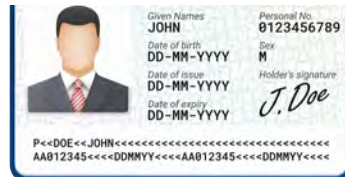

SocketScan® S760

2D/1D Imager

Passport Reader

OCR - A
1234ABCD

DotCode

OCR - B
1234ABCD

MICR E-13B

Ergonomic and Versatile

The S760 barcode scanner is a multi-use barcode scanner with Bluetooth wireless technology that scans 1D, 2D barcodes, OCR A & B fonts, OCR USC, OCR passport, OCR MICR (E13B) fonts and DotCode. The S760 reads most travel identification documents, such as passport, international travel IDs, drivers' licenses. The S760 is designed to support the many POS outlets that require electronic age verification, such as cannabis shops and retailers selling tobacco.