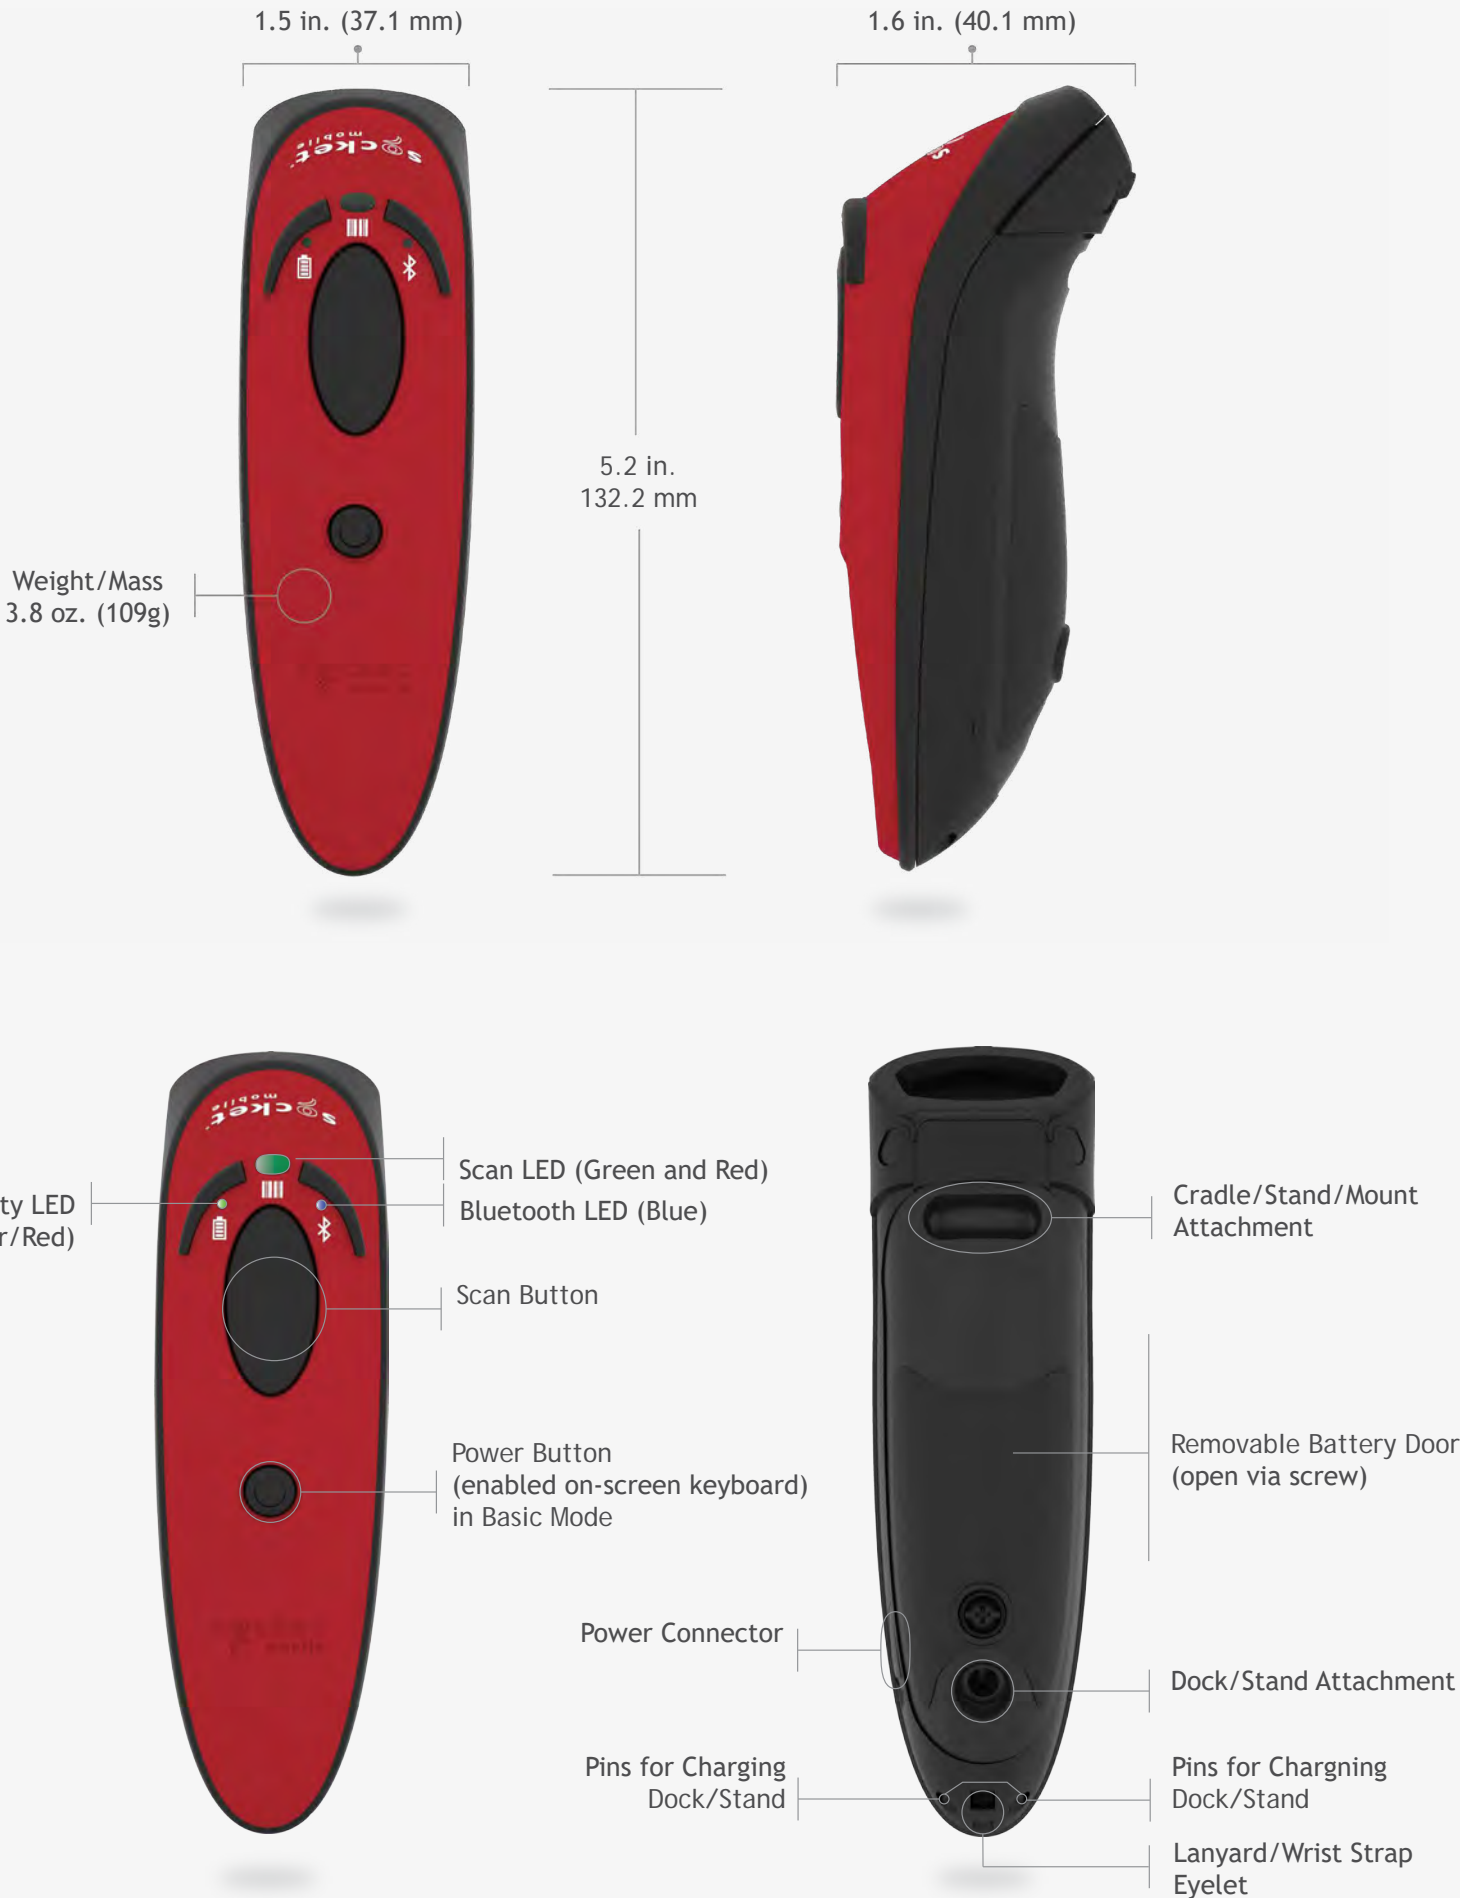

PHYSICAL CHARACTERISTICS