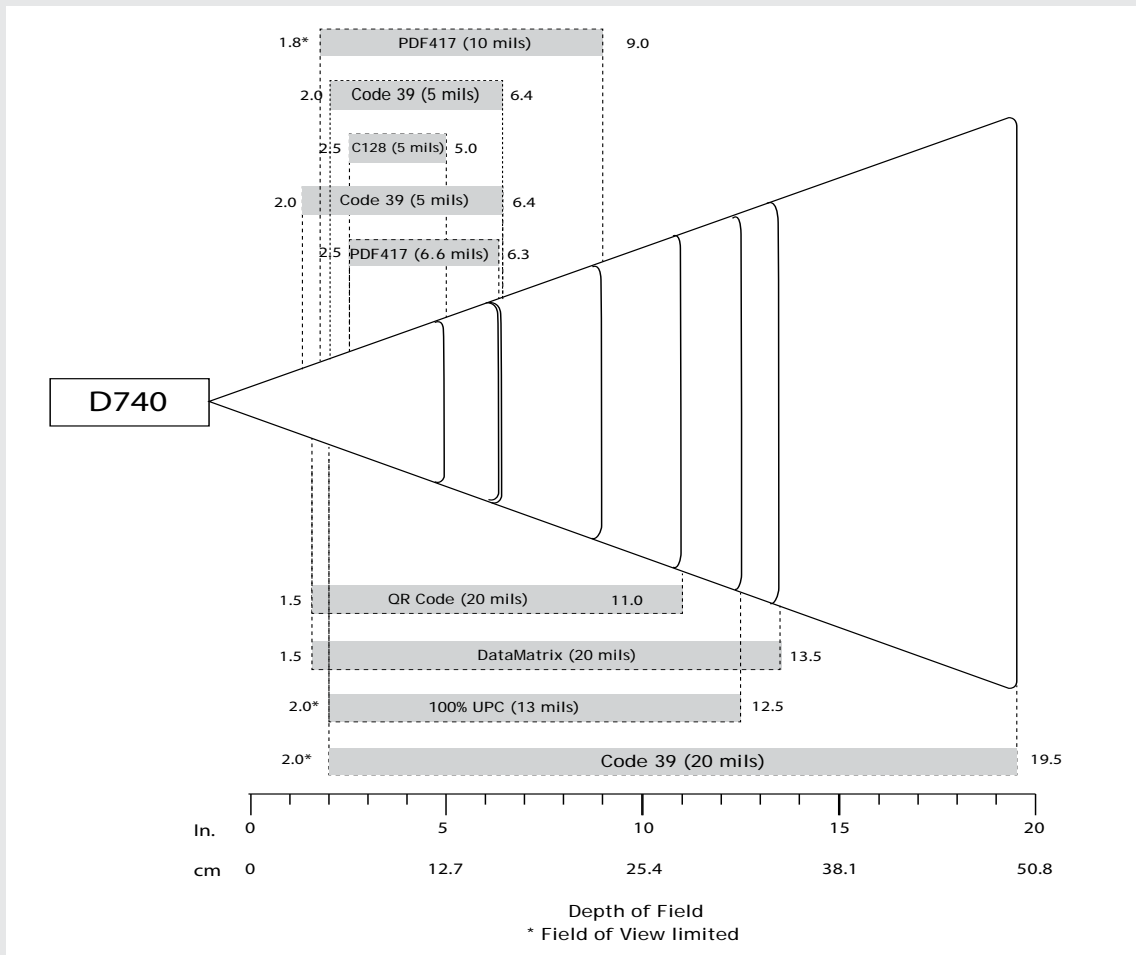

**Scan Angle:** 42° (Horizontal) - 28° (Vertical)

**Sensor Resolution:** 640 horizontal x 400 vertical pixels

**Print Contrast:** Down to 25%-20%

**Reading Distance:**

4.5 to 49.5 cm (1.5 to 19.5 in.) Depends on barcode size, symbology, label media