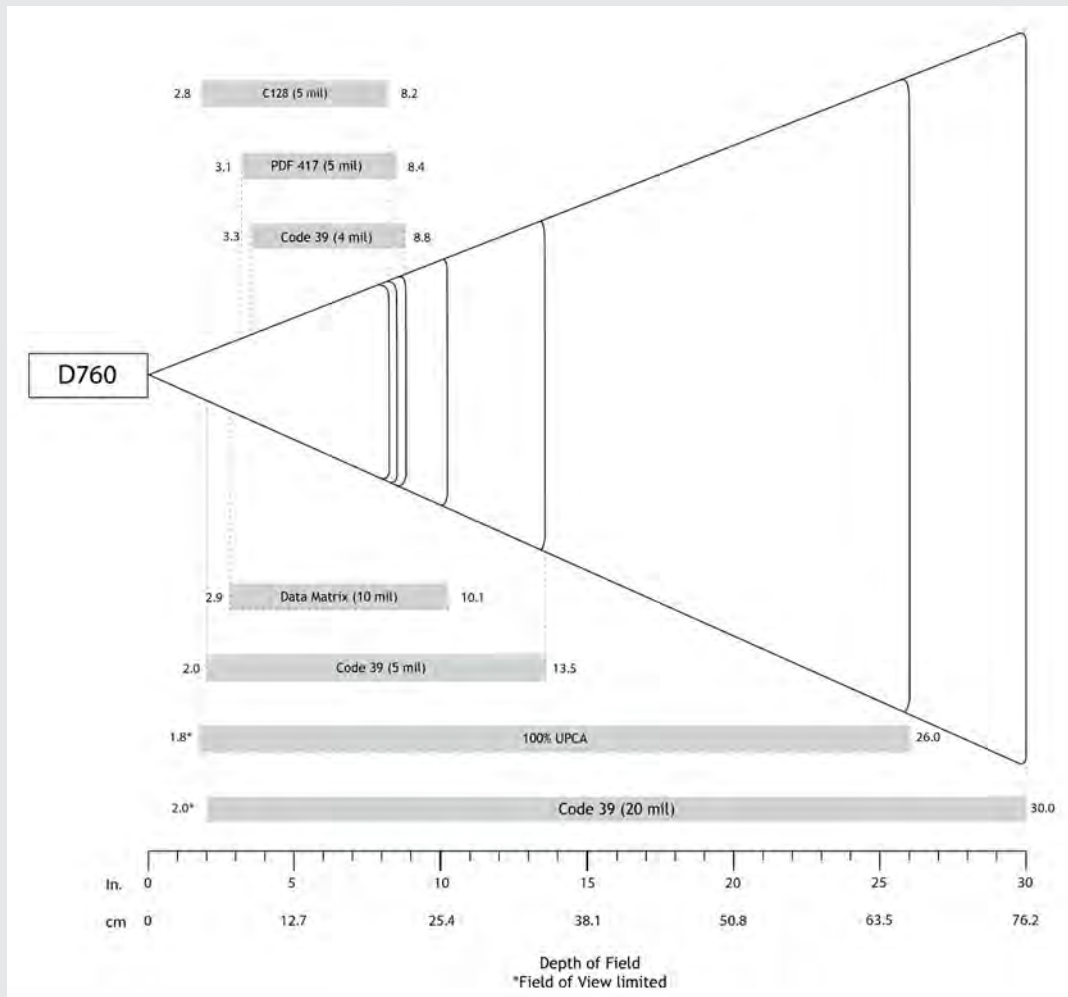

Scanner & Phone Holder

One-handed solution

Default Barcode Symbologies:	<p>1D Symbologies: Codabar, Code 39, Code 93, Code 128, EAN-13/JAN, EAN-8/JAN, GS1 Databar, GS1 Databar Expanded, GS1 Databar Limited, GS1-128, Interleaved 2 of 5, ISBT 128, UPC A, UPC EO</p> <p>2D Symbologies: Aztec, Data Matrix, Maxicode, Micro PDF417, PDF417</p> <p>Postal Codes: Australia Post</p> <p>OCR Typeface: OCR B ICAO Travel Documents</p>
Supported Barcode Symbologies:	<p>1D Symbologies: Bookland EAN, Chinese 2 of 5, Codabar, Code 11, Code 39, Code 93, Code 128, Composite CC-A/B, Composite CC-C, Composite TLC, Discrete 2 of 5, EAN-13/JAN, EAN-8/JAN, GS1 Databar, GS1 Databar Expanded, GS1 Databar Limited, GS1-128, Interleaved 2 of 5, ISBT 128, ISSN EAN, Matrix 2 of 5, MSI, UPC/EAN/JAN, UPC A, UPC EO</p> <p>2D Symbologies: Aztec, Data Matrix, DotCode, Maxicode, Micro PDF417, MicroQR, PDF417, QR Code</p> <p>Postal Codes: Australia Post, Han Xin, Japan Postal, KIX Code, Maxicode, Netherlands, UPU FICS Posta, US Planet, US Postnet, USPS 4CB/One Code/Intelligent Mail</p> <p>OCR Typeface: OCR-A, OCR-B, MICR-E13B, US currency serial number</p>
Scan Angle:	42° (Horizontal) - 28° (Vertical)
Sensor Resolution:	640 horizontal x 400 vertical pixels
Print Contrast:	Down to 25%-20%

Reading Distance:

4.6 to 76.2 cm (1.8 to 30.0 in.) Depends on barcode size, symbology, label media

Decode Ranges:

	Near	Far
4 mil Code 39	3.3 in/8.4 cm	8.8 in/22.4 cm
5 mil Code 128	2.8 in/7.1 cm	8.2 in/20.8 cm
5 mil Code 39	2.0 in/5.08 cm	13.5 in/34.3 cm
10 mil Data Matrix	2.9 in/7.4 cm	10.1 in/25.7 cm
100% UPC A	1.8 in/4.6 cm*	26.0 in/66.0 cm
20 mil Code 39	2.0 in/5.08 cm*	30.0 in/76.2 cm