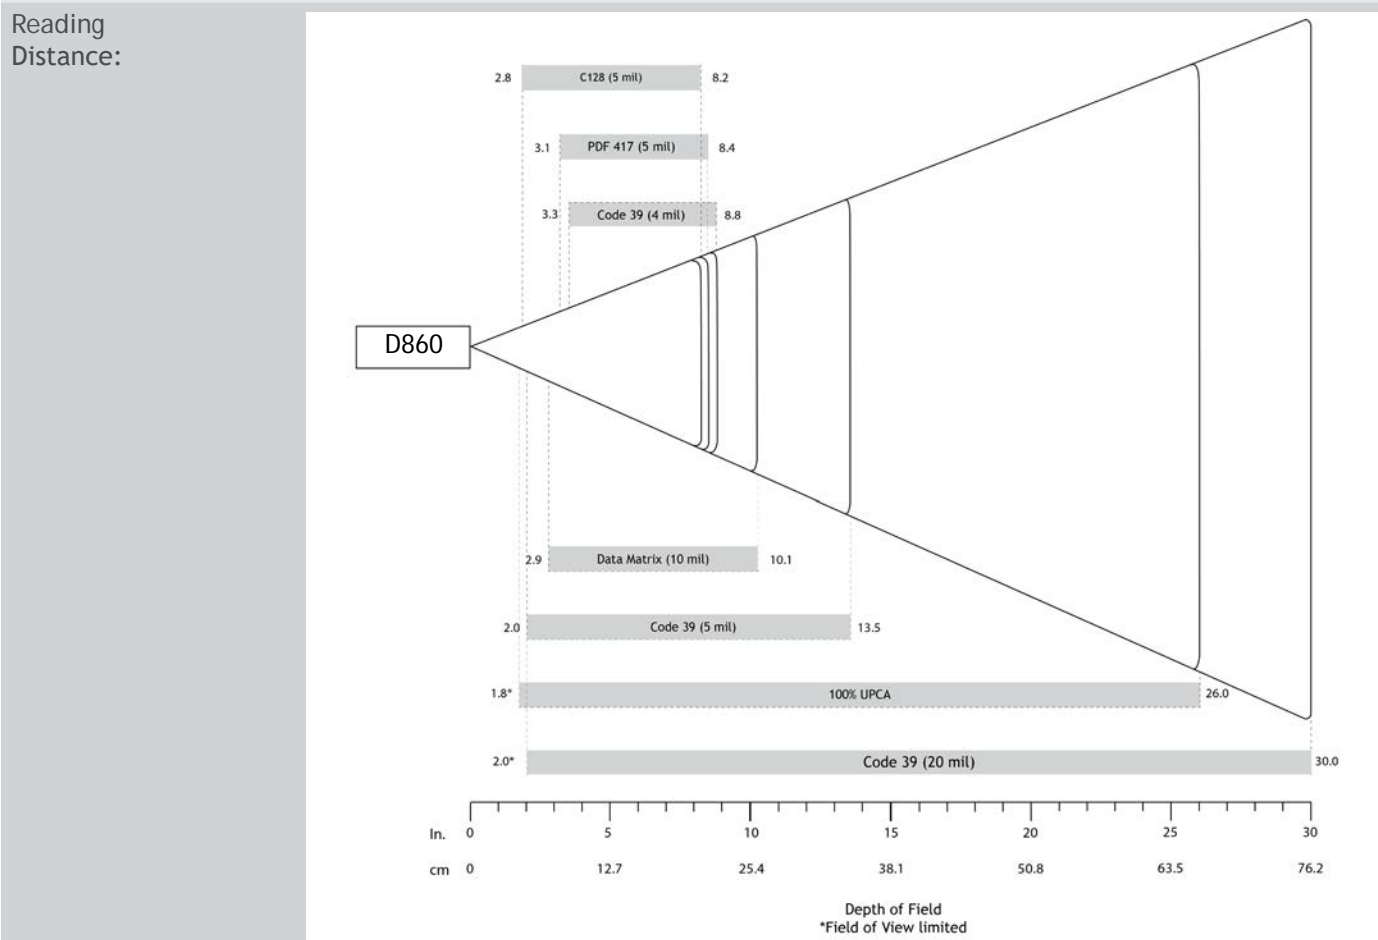

Technology: 2D/1D Barcode Imager & OCR character reader
 Light Source Aimer: Hyper red 660 NM (nanometer) LED 6/0 NM LED

SCANNING PERFORMANCE

Default Barcode Symbologies: 1D Symbologies: Code 39, Code 128, EAN-13/JAN 13, EAN-8/JAN 8, GS1 Databar, GS1 Databar Expanded, GS1 Databar Limited, GS1-128, Interleaved 2 of 5, ISBT 128, UPC-A, UPC-E, UPC-E1
 2D Symbologies: Aztec, Data Matrix, DotCode, Maxicode, Micro PDF417, Micro QR Code, PDF417, QR Code
 Postal Codes: USPS 4CB/One Code/Intelligent Mail
 OCR Type Face: OCR B ICAO Travel Documents

Scan Angle: Horizontal: 42° Vertical: 28°

Sensor Resolution: 1280 x 800 pixels

Print Contrast: Down to 25%

4.6 to 76.2 cm (1.8 to 30.0 in.) Depends on barcode size, symbology, label media, ratio, scan angle