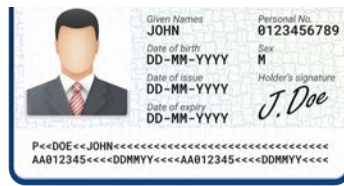

DURASCAN® D860

OCR-A
1234ABCD

OCR-B
1234ABCD

2D/1D Imager

Passport Reader

OCR-A / OCR-B

DOT Code / MICR E13B

Thin, Small, Light Universal Scanner, Dot Code and Passport Reader - Great for one-handed solutions

The Socket Mobile D860 is a durable, fast-scanning barcode scanner and passport reader with Bluetooth® wireless technology. It reads all of the most popular 2D barcodes, DOT Code, OCR, MRZ/passports, and travel IDs. Users can scan barcodes printed on labels or displayed on screens. Combining barcode scanning and alphanumeric data, it is perfect for the travel industry, retail point of sale, inventory management, sales order entry, field service, and other mobile business applications. Merchants can scan barcodes of products and the passports of consumers with one device. Designed for mobility, durability and lasting up to two shifts. The external rubberized material increases drop protection. The D860 slips neatly into your pocket and fits comfortably in the palm of your hand when attached to a smartphone. Easy to use, the scanner is attachable to mobile devices, enabling one-handed operation.