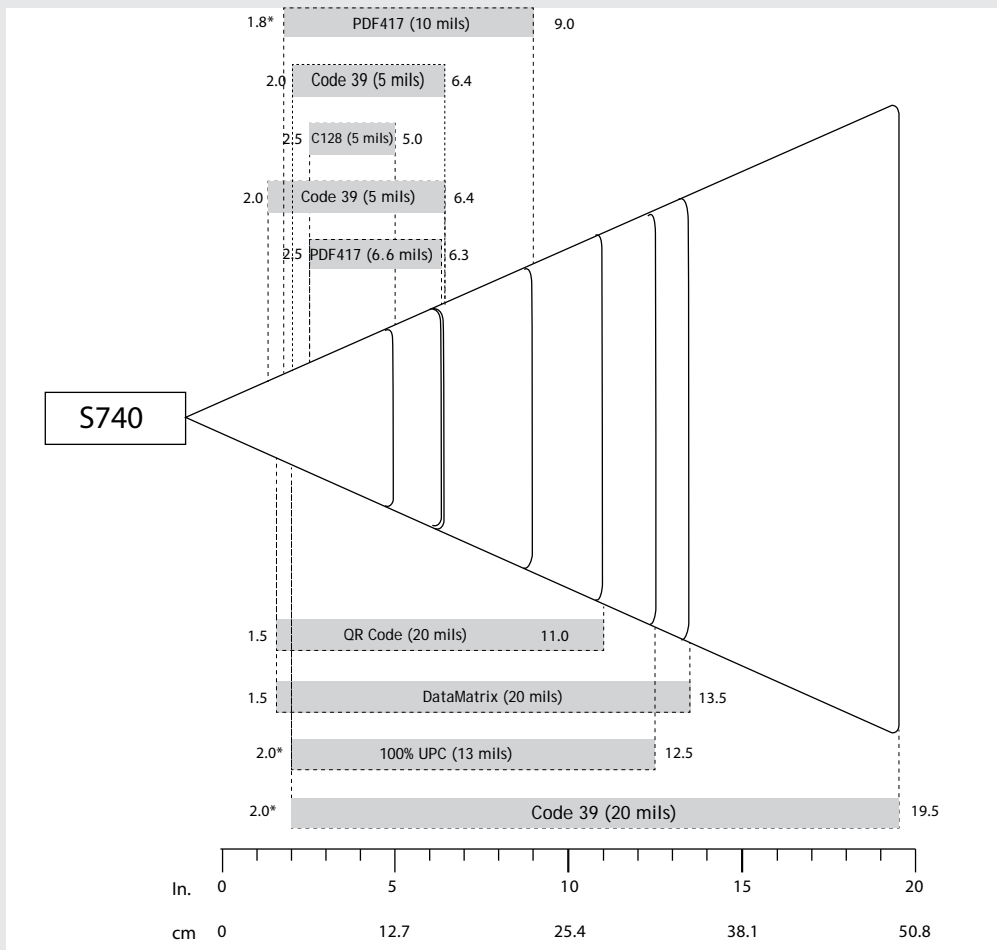

スキャナーを腰に装着するホルスター

ネックストラップ - Black  
AC4100-1692

首から下げるのに最適

ワンハンドで完結

Default Barcode Symbologies:	<b>1D Symbologies:</b> Australia Post, Codabar, Code 39, Code 93, Code 128, EAN-13/JAN, EAN-8/JAN, GS1 Databar, GS1 Databar Expanded, GS1 Databar Limited, GS1-128, Interleaved 2 of 5, ISBT 128, UPC A, UPC EO <b>2D Symbologies:</b> Aztec, Data Matrix, Maxicode, Micro PDF417, PDF417
Supported Barcode Symbologies:	<b>1D Symbologies:</b> Australia Post, Bookland EAN, Chinese 2 of 5, Codabar, Code 11, Code 39, Code 93, Code 128, Composite CC-A/B, Composite CC-C, Composite TLC, Discrete 2 of 5, EAN-13/JAN, EAN-8/JAN, GS1 Databar, GS1 Databar Expanded, GS1 Databar Limited, GS1-128, Interleaved 2 of 5, ISBT 128, ISSN EAN, Matrix 2 of 5, MSI, UPC/EAN/JAN, UPC A, UPC EO <b>2D Symbologies:</b> Aztec, Data Matrix, Maxicode, Micro PDF417, MicroQR, PDF417, QR Code
Scan Angle:	42° (Horizontal) - 28° (Vertical)
Sensor Resolution:	640 horizontal x 400 vertical pixels
Print Contrast:	Down to 25%

Reading Distance:

4.6 to 49.5 cm (1.5 to 19.5 in.) Depends on barcode size, symbology, label media, Narrow and Wide ratio, scan angle

Decode Ranges

	Near	Far
5 mil Code 39	2.0 in/5.1 cm	6.4 in/16.2 cm
5 mil Code 128	2.5 in/6.3 cm	5.0 in/12.7 cm
6.6 mil PDF417	2.5 in/6.3 cm	6.3 in/16.0 cm
10 mil PDF417	1.8 in/4.5 cm*	9.0 in/22.8 cm
13 mil 100% UPC	2.0 in/5.0 cm*	12.5 in/31.7 cm
20 mil Code 29	2.0 in/5.0 cm*	19.5 in/49.5 cm
20 mil Data Matrix	1.5 in/3.8 cm	13.5 in/34.3 cm
20 mil QR Code	1.5 in/3.8 cm	11.0 in/27.9 cm