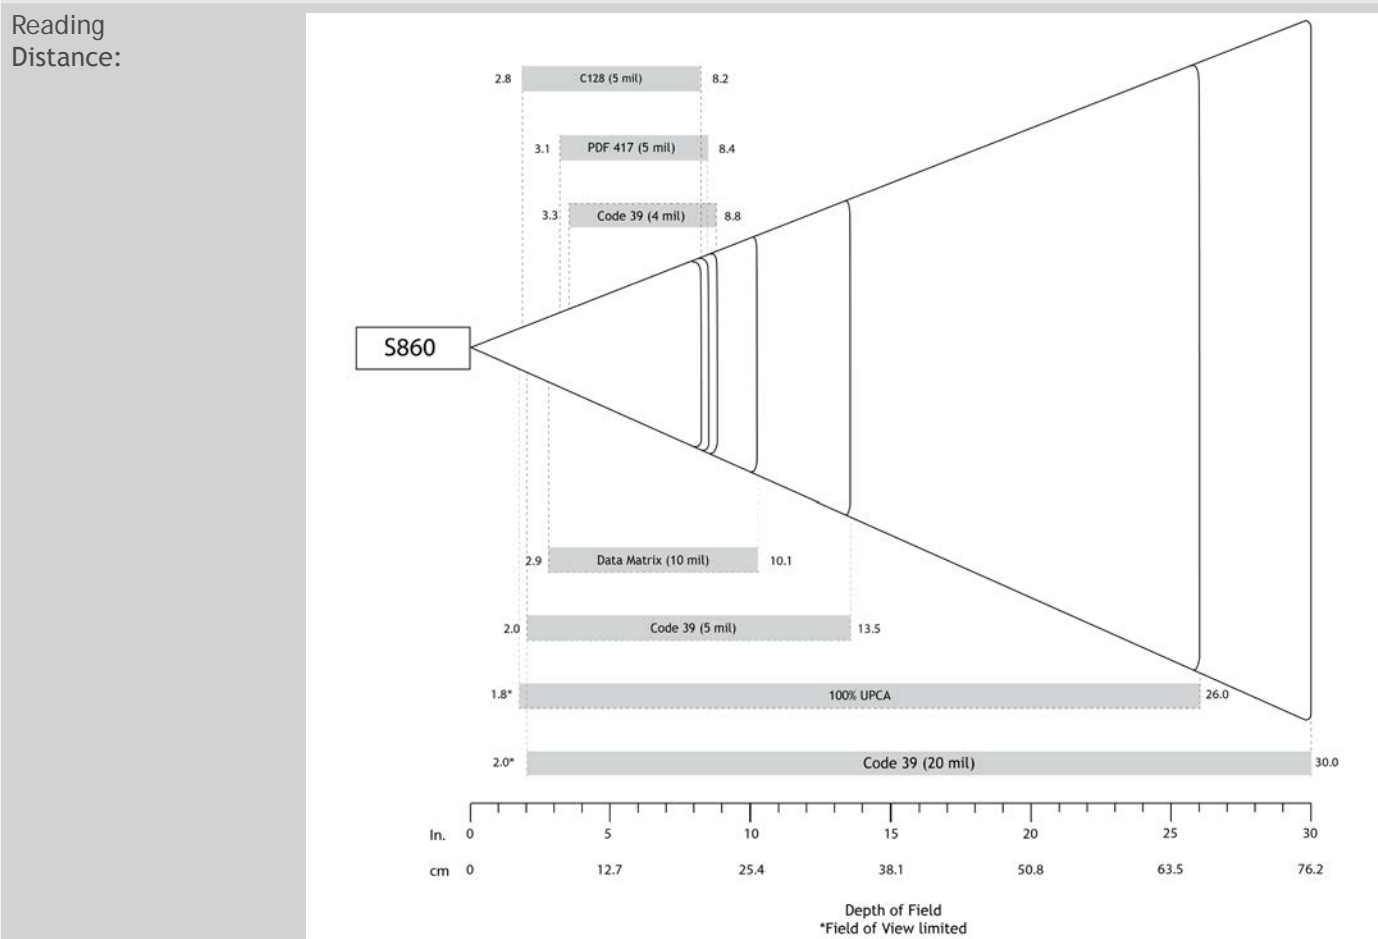

Technology: 2D/1D Barcode Imager & OCR character reader
 Light Source Aimer: Hyper red 660 NM (nanometer) LED 6/0 NM LED

SCANNING PERFORMANCE

Default Barcode Symbologies: 1D Symbologies: Codabar, Code 39, Code 93, Code 128, EAN-13/JAN, EAN-8/JAN, GS1 Databar, GS1 Databar Expanded, GS1 Databar Limited, GS1-128, Interleaved 2 of 5, ISBT 128, UPC A, UPC EO
 2D Symbologies: Aztec, Data Matrix, Maxicode, Micro PDF417, PDF417
 Postal Codes: Australia Post
 OCR Type Face: OCR B ICAO Travel Documents

Scan Angle: Horizontal: 42° Vertical: 28°

Sensor Resolution: 1280 x 800 pixels

Print Contrast: Down to 25%

4.6 to 76.2 cm (1.8 to 30.0 in.) Depends on barcode size, symbology, label media, ratio, scan angle

Decode Ranges:

	Near	Far
4 mil Code 39	3.3 in/8.4 cm	8.8 in/22.4 cm
5 mil Code 128	2.8 in/7.1 cm	8.2 in/20.8 cm
5 mil Code 39	2.0 in/5.08 cm	13.5 in/34.3 cm
5 mil PDF	3.1 in/7.9cm	8.4 in/21.3 cm
10 mil Data Matrix	2.9 in/7.4 cm	10.1 in/25.7 cm
100% UPC A	1.8 in/4.6 cm*	26.0 in/66.0 cm
20 mil Code 39	2.0 in/5.08 cm*	30.0 in/76.2 cm